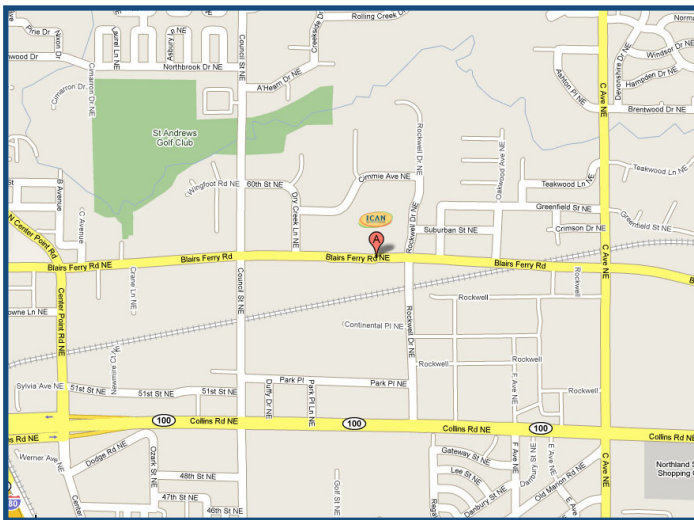

## Directions to the Iowa College Access Network in Cedar Rapids

1100 Blairs Ferry Road NE  
Suite 104  
Cedar Rapids, IA 52402  
Toll-free: (877) 272-4692  
Des Moines local: (515) 246-8561  
[www.ICANsucceed.org](http://www.ICANsucceed.org)

### From Interstate 380 Northbound

- ▶ Take EXIT 24B onto BLAIRS FERRY RD.
- ▶ Turn RIGHT onto BLAIRS FERRY RD.
- ▶ CONTINUE on BLAIRS FERRY RD NE until you see the Super Target on the LEFT (NORTH).
- ▶ We are located to the left (west) of Target, next to Buffalo Wild Wings in Suite 104.

### From Interstate 380 Southbound

- ▶ Take EXIT 24 onto BLAIRS FERRY RD.
- ▶ Turn LEFT onto BLAIRS FERRY RD.
- ▶ CONTINUE on BLAIRS FERRY RD NE until you see the Super Target on the LEFT (North).
- ▶ We are located to the left (west) of Target, next to Buffalo Wild Wings, in Suite 104.

### From Highway 151 Southbound

- ▶ Turn LEFT onto Highway 151/IA 13 South.
- ▶ Turn RIGHT onto IA-100 W / COLLINS RD SE.
- ▶ Turn RIGHT onto C AVE NE.
- ▶ Turn LEFT onto BLAIRS FERRY RD NE.
- ▶ Turn RIGHT into the Target Parking Lot.
- ▶ We are located to the left (west) of Target, next to Buffalo Wild Wings, in Suite 104.